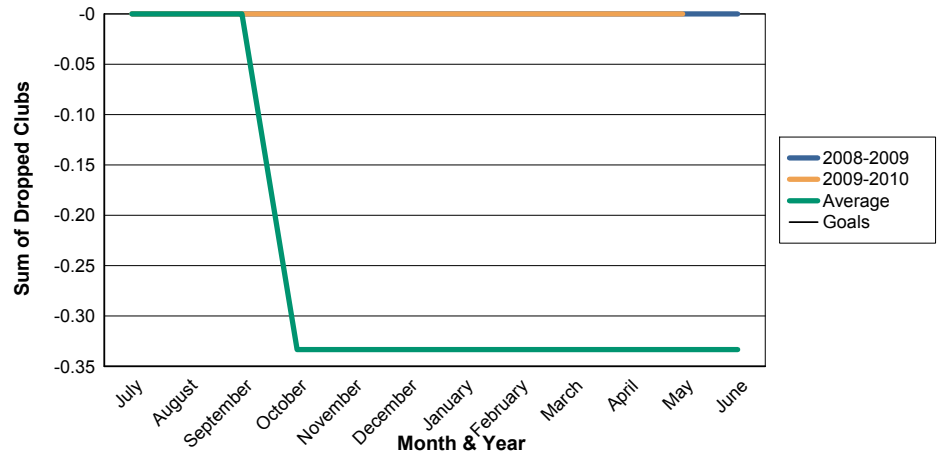

3 Year Comparisons for GMT Constitutional Area 4

By GMT District

As of May 2010

Sum of New Clubs/ Month & Year

For District 111NB

Sum of Dropped Clubs/ Month & Year

For District 111NB

Sum of Net Clubs/ Month & Year