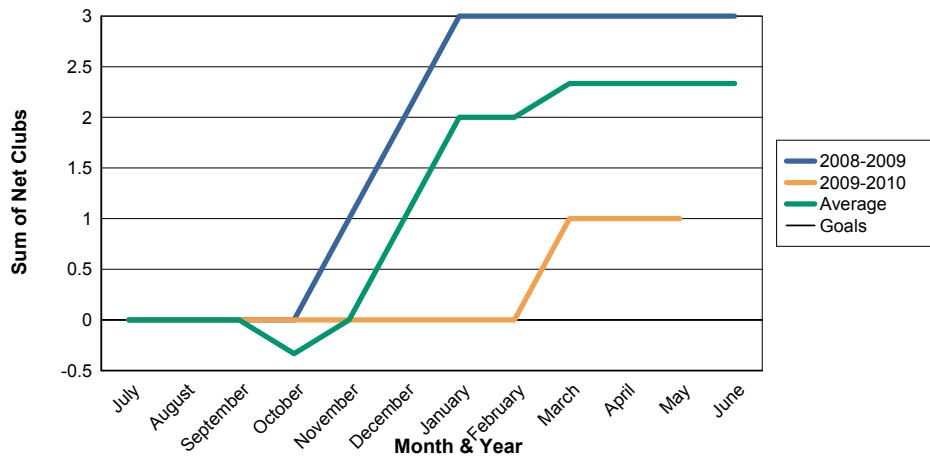

Sum of Net Clubs/ Month & Year

For District 111NB