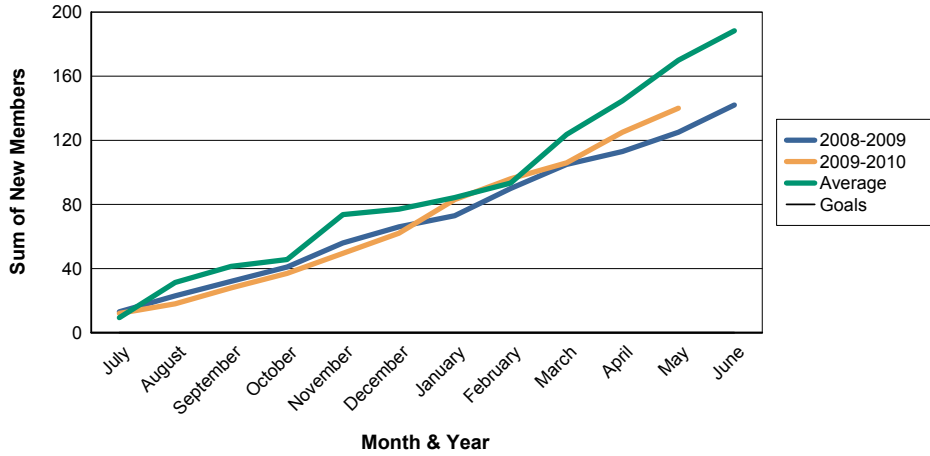

For District 111NB

Sum of Charter Members/ Month & Year

For District 111NB

3 Year Comparisons for GMT Constitutional Area 4

By GMT District

As of May 2010

Sum of New Members/ Month & Year

For District 111NB