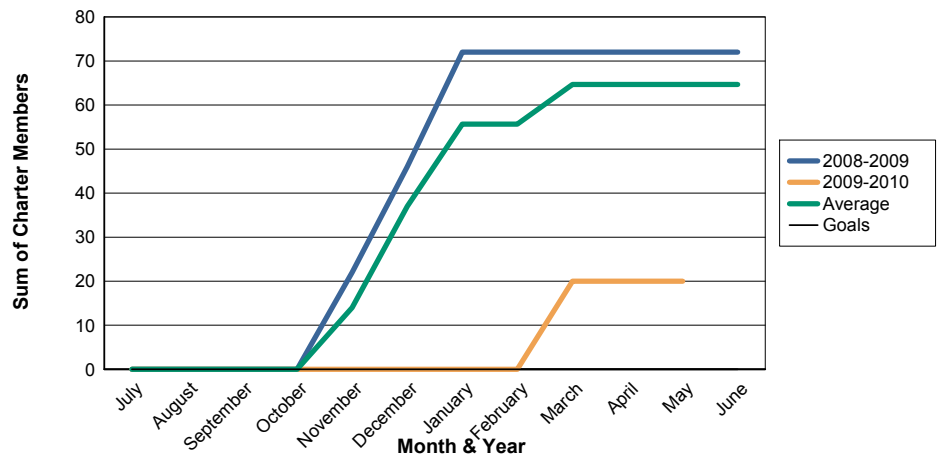

Sum of Charter Members/ Month & Year

For District 111NB