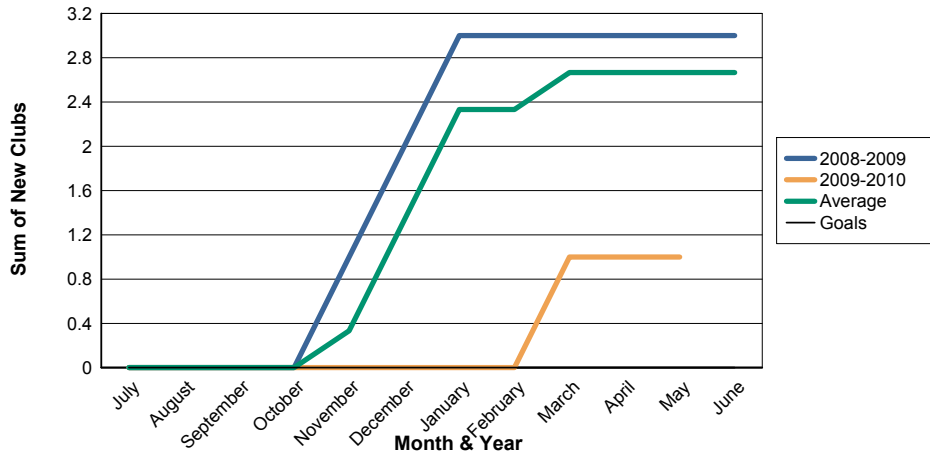

3 Year Comparisons for GMT Constitutional Area 4

By GMT District

As of May 2010

Sum of New Clubs/ Month & Year

For District 111NB

Sum of Dropped Clubs/ Month & Year

For District 111NB

Sum of Net Clubs/ Month & Year