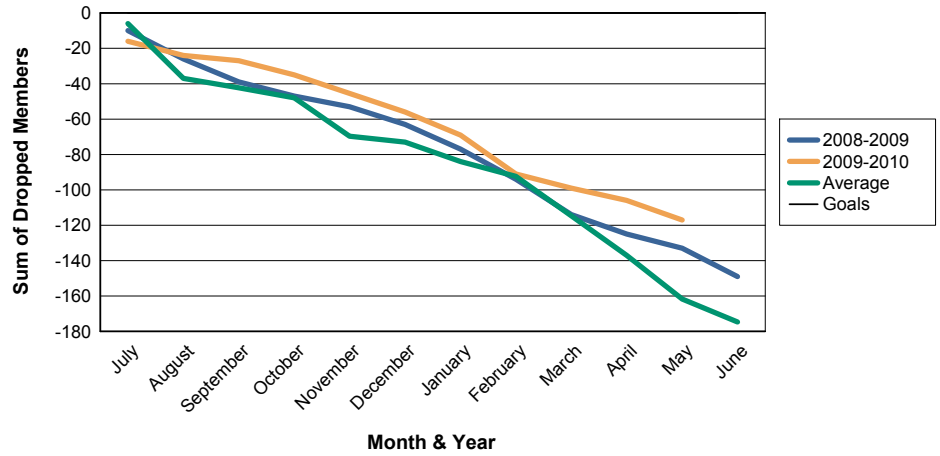

Sum of Dropped Members/ Month & Year

For District 111NB